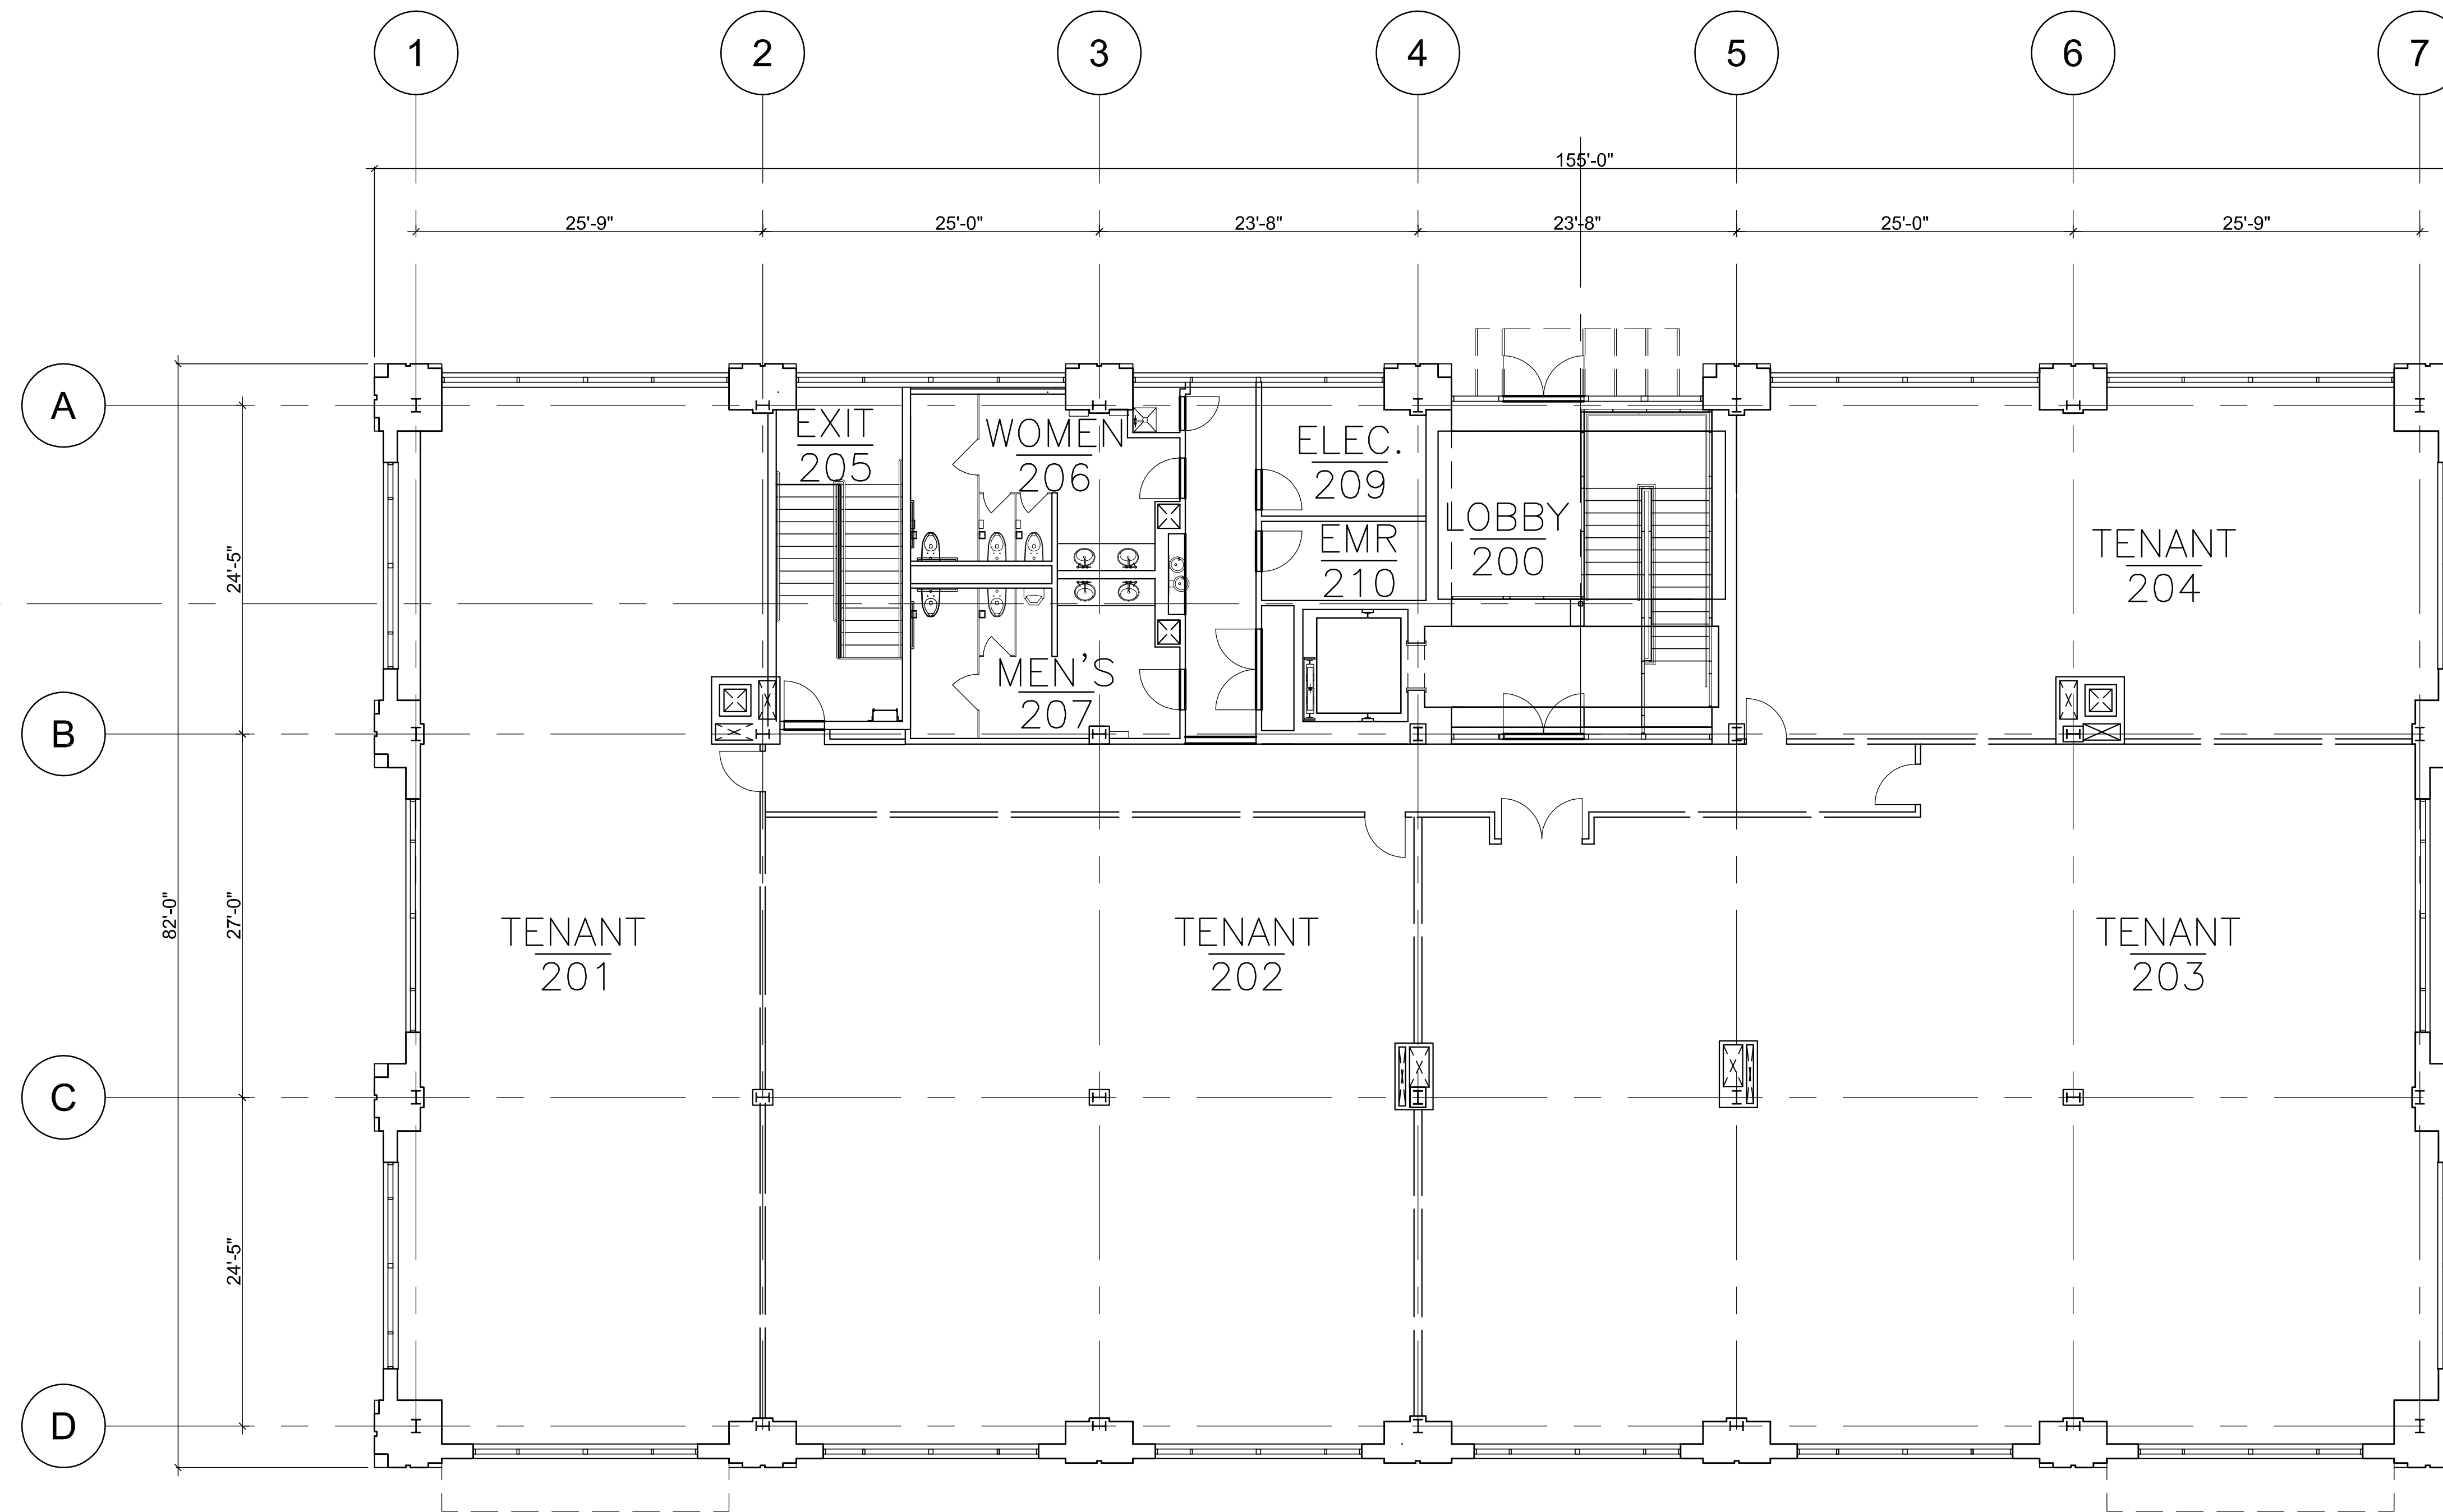

# CONCEPTUAL FLOOR PLAN

OPTION 01

BUILDING 02 FLOOR PLAN

**MADISON SQUARE**  
a project for  
**RER MADISON SQUARE ASSOCIATES, LLC**

PRINCE WILLIAM COUNTY

10 JUNE 2008

VIRGINIA

72005

powers  
brown  
archit  
ecture