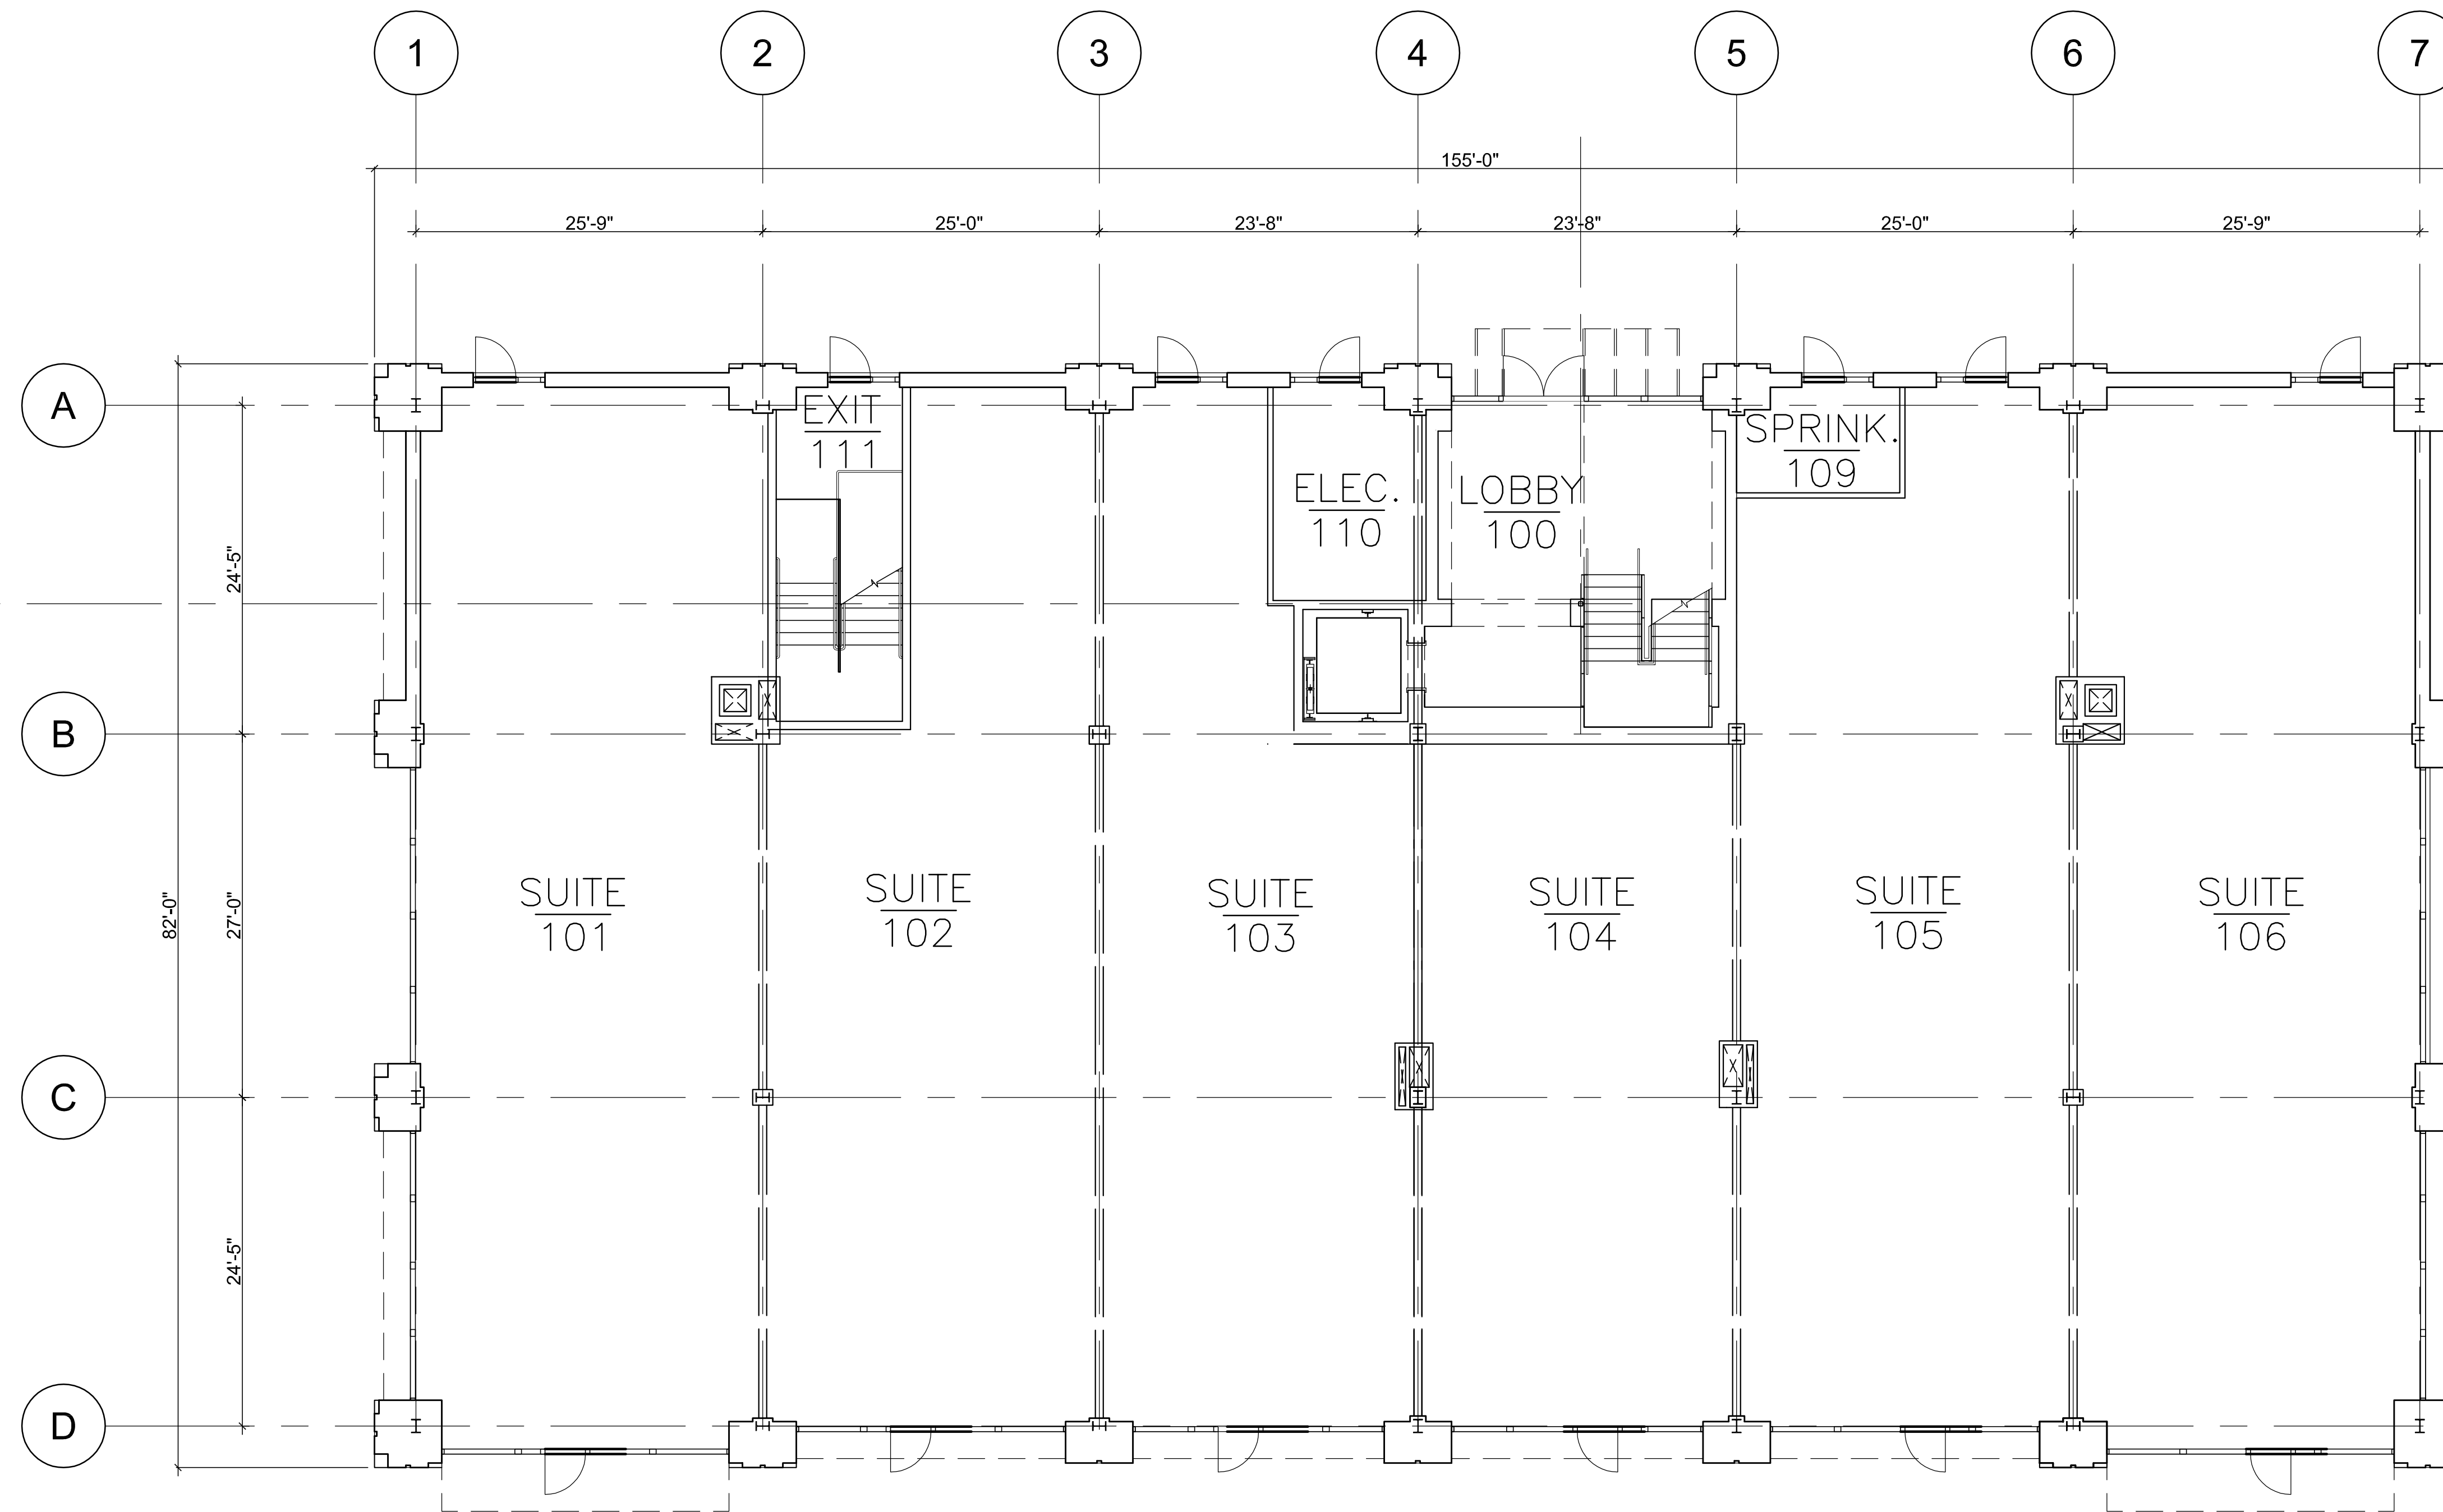

# CONCEPTUAL FLOOR PLAN

OPTION 01

BUILDING 02 FLOOR PLAN

**MADISON SQUARE**  
a project for  
**RER MADISON SQUARE ASSOCIATES, LLC**

PRINCE WILLIAM COUNTY

10 JUNE 2008

VIRGINIA

72005

powers  
brown  
archi  
ecture